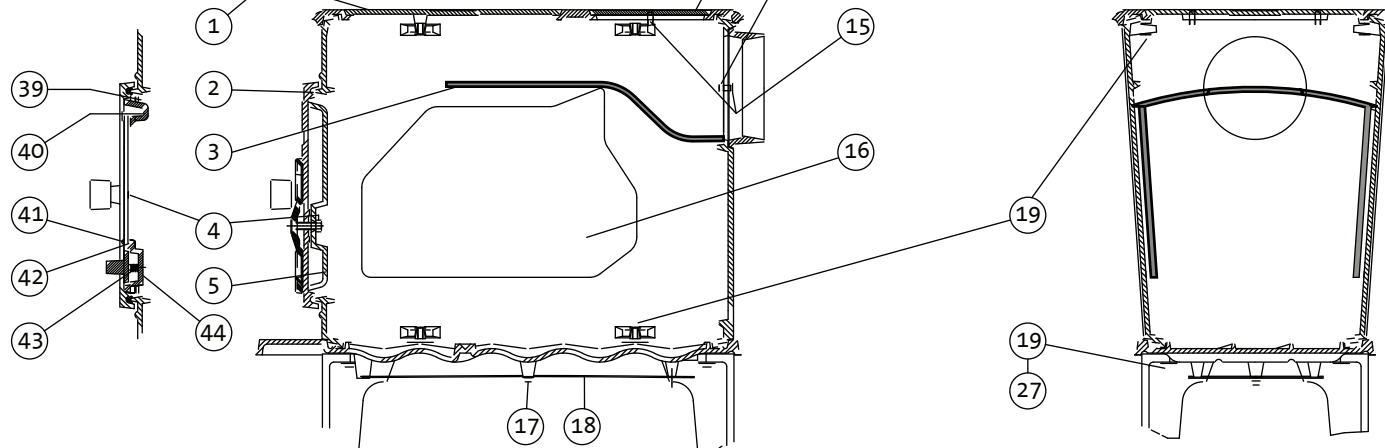

Glass dør
Glass door

Glass dør
Glass door

Del liste / Part list Jøtul F 602 N

Jøtul AS
Fredrikstad, Norway

Drawing no:
3-2705-P01

Date:
Jan 05